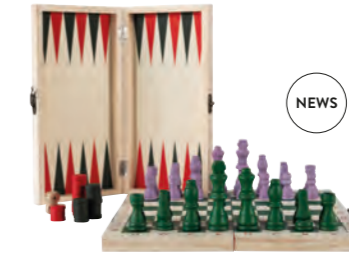

4-IN A ROW

Item no 5225903514
Material FSC wood
Type of pack: 6
Color Multi
Size 26x19x17cm
Care Wipe with cloth
Retail price 399 SEK/ 469 NOK/ 43,9 €

LUDO GAMBLE

Item no 5225903014
Material FSC wood
Type of pack: 6
Color Mixed
Size 30x30x0,5cm
Care Wipe with cloth
Retail price 399 SEK/ 449 NOK/ 44,9 €