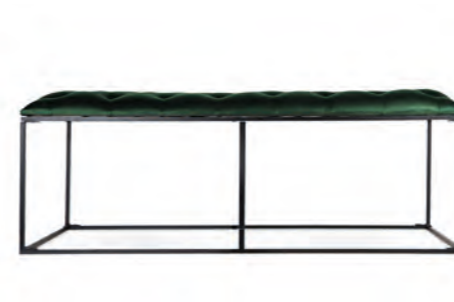

DAYBED SUNDAY VELVET

Item no 5270100412
Material Iron/velvet
Type of pack: 1
Color Green
Size 122x56x43cm
Care Spot clean only
Retail price 6499 SEK / 9409 NOK / 711,9 €

DAYBED ARCH

Item no 5298500801
Material Metal/pu-leather
Type of pack: 1
Color Black
Size 120x50x46cm
Care Spot clean only
Retail price 2999 SEK/ 4349 NOK/ 329 €